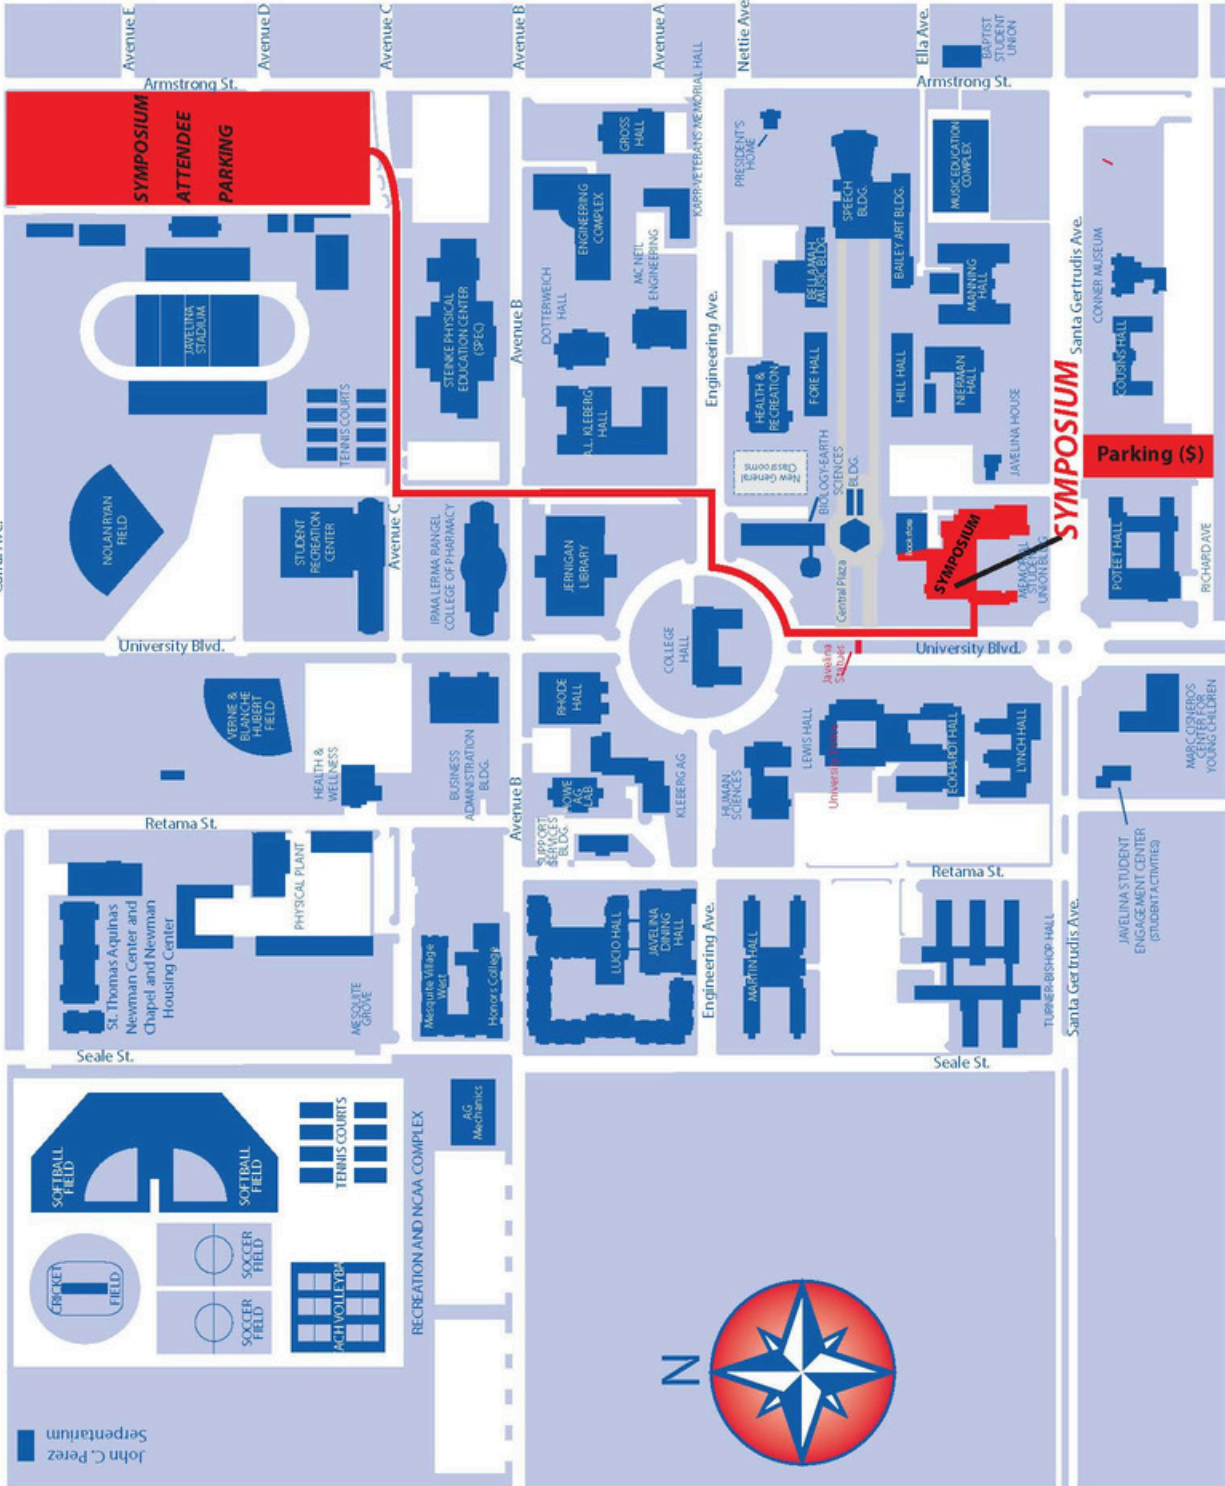

Event Map

TEXAS A&M
UNIVERSITY
KINGSVILLE
700 University Blvd.
Kingsville, TX 783363-8202
www.tamuk.edu

**Shuttle
Schedule for
KRIRM
Symposium**

Thursday, 11/5

Parking Lot to MSUB - 11:00 am-1:30 pm
MSUB to Parking Lot - 4:30 pm-5:30 pm

Friday, 11/6

Parking Lot to MSUB - 7:00 am-8:30 am
MSUB to Parking Lot - 12:30 pm-1:30 pm

Important Phone Numbers

Main Switchboard 361.593.2111
Admission 361.593.2315
Business Office 361.593.2616
Financial Aid 361.593.3911
Housing 361.593.3419
Registrar 361.593.2811

Map Revised: 11/2017

THURSDAY NIGHT SYMPOSIUM DINNER

Tio and Janell Kieberg
Wildlife Research Park