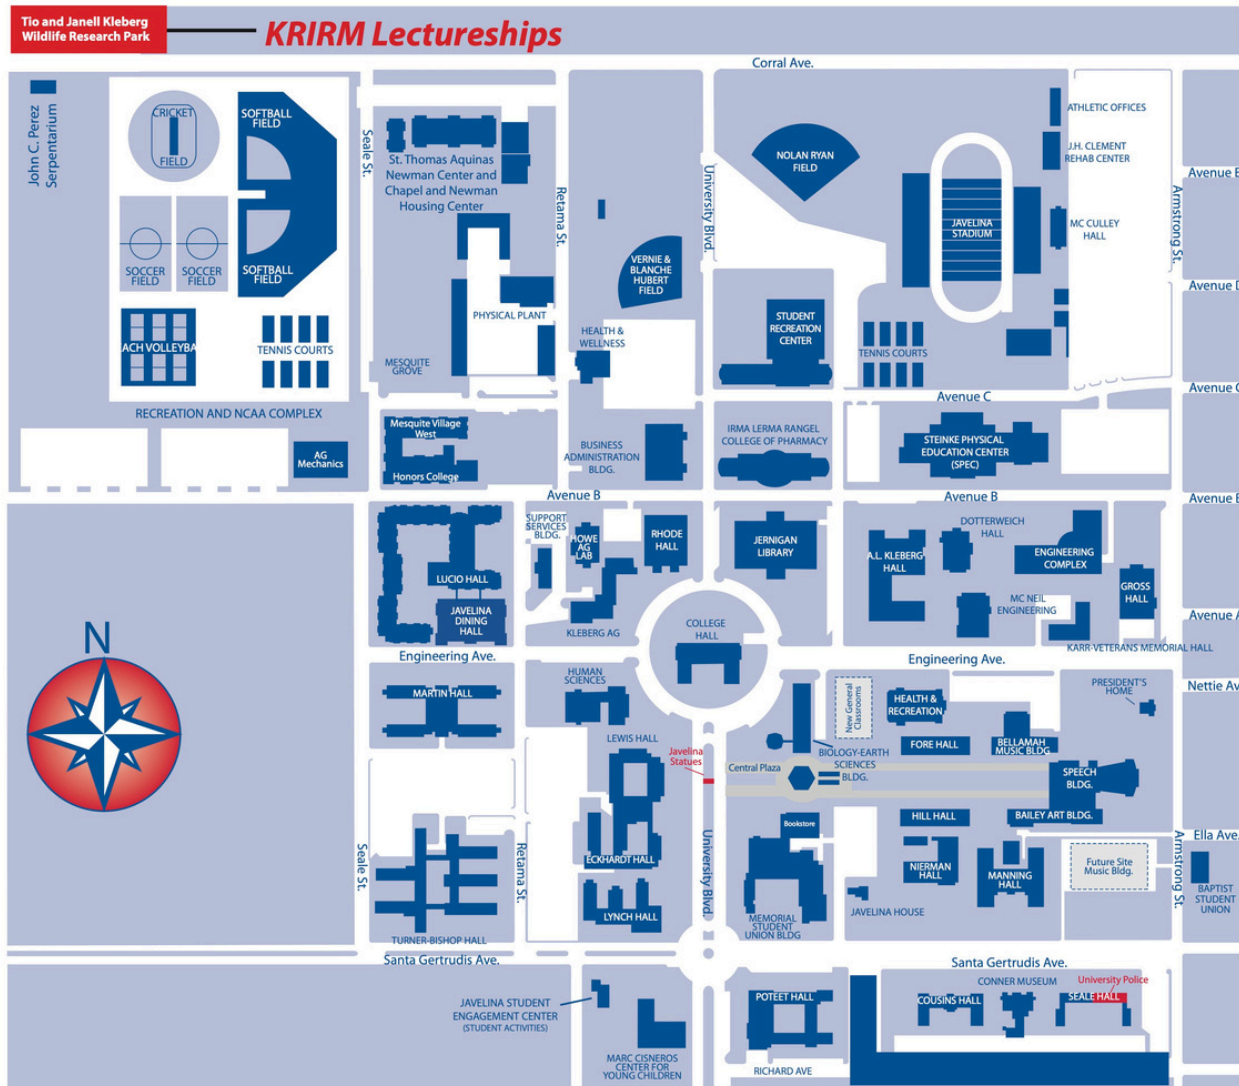

Event Address & Map

Tio and Janell Kleberg Wildlife Research Park
1730 W. Corral Ave Kingsville, Texas 78363

From Hwy 77:

Take the FM 1898/Corral Ave Exit
Travel West onto E. Corral Ave
Continue for 3 miles
Gate entrance will be on your right

From Hwy 281:

Take the FM 2295/TX 141 Exit
Turn East toward Kingsville
Continue for 12.7 miles
Slight left onto Santa Gertrudis St
Turn left Santa Rosa Dr
Continue for .3 miles
Gate entrance will be on your left

TEXAS A&M UNIVERSITY
KINGSVILLE®
700 University Blvd.
Kingsville, TX 78363-8202
www.tamuk.edu

Important Phone Numbers
Main Switchboard.....361.593.2111
Admission.....361.593.2315
Business Office.....361.593.2616
Financial Aid.....361.593.3911
Housing.....361.593.3419
Registrar.....361.593.2811

Map Revised: 11/2017