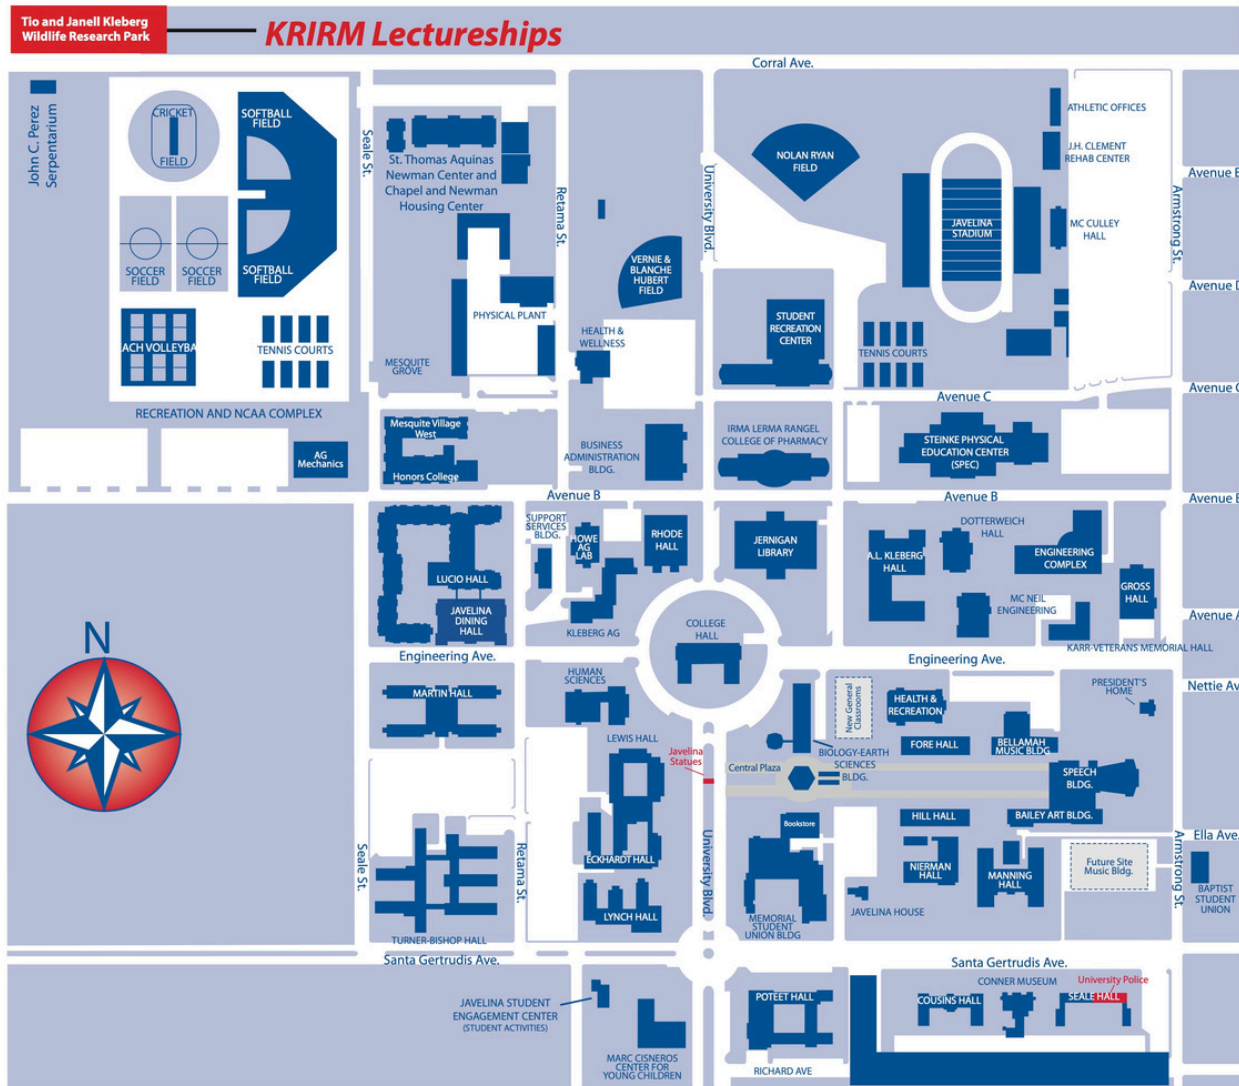

- 1 | **Event Address & Map**
- 2 | **Area Hotels**
- 2 | **Airport and Car Rental Information**
- 3 | **Restaurants and Attractions**

Event Address & Map

Tio and Janell Kleberg Wildlife Research Park
1730 W. Corral Ave Kingsville, Texas 78363

From Hwy 77:

Take the FM 1898/Corral Ave Exit
Travel West onto E. Corral Ave
Continue for 3 miles
Gate entrance will be on your right

From Hwy 281:

Take the FM 2295/TX 141 Exit
Turn East toward Kingsville
Continue for 12.7 miles
Slight left onto Santa Gertrudis St
Turn left Santa Rosa Dr
Continue for .3 miles
Gate entrance will be on your left