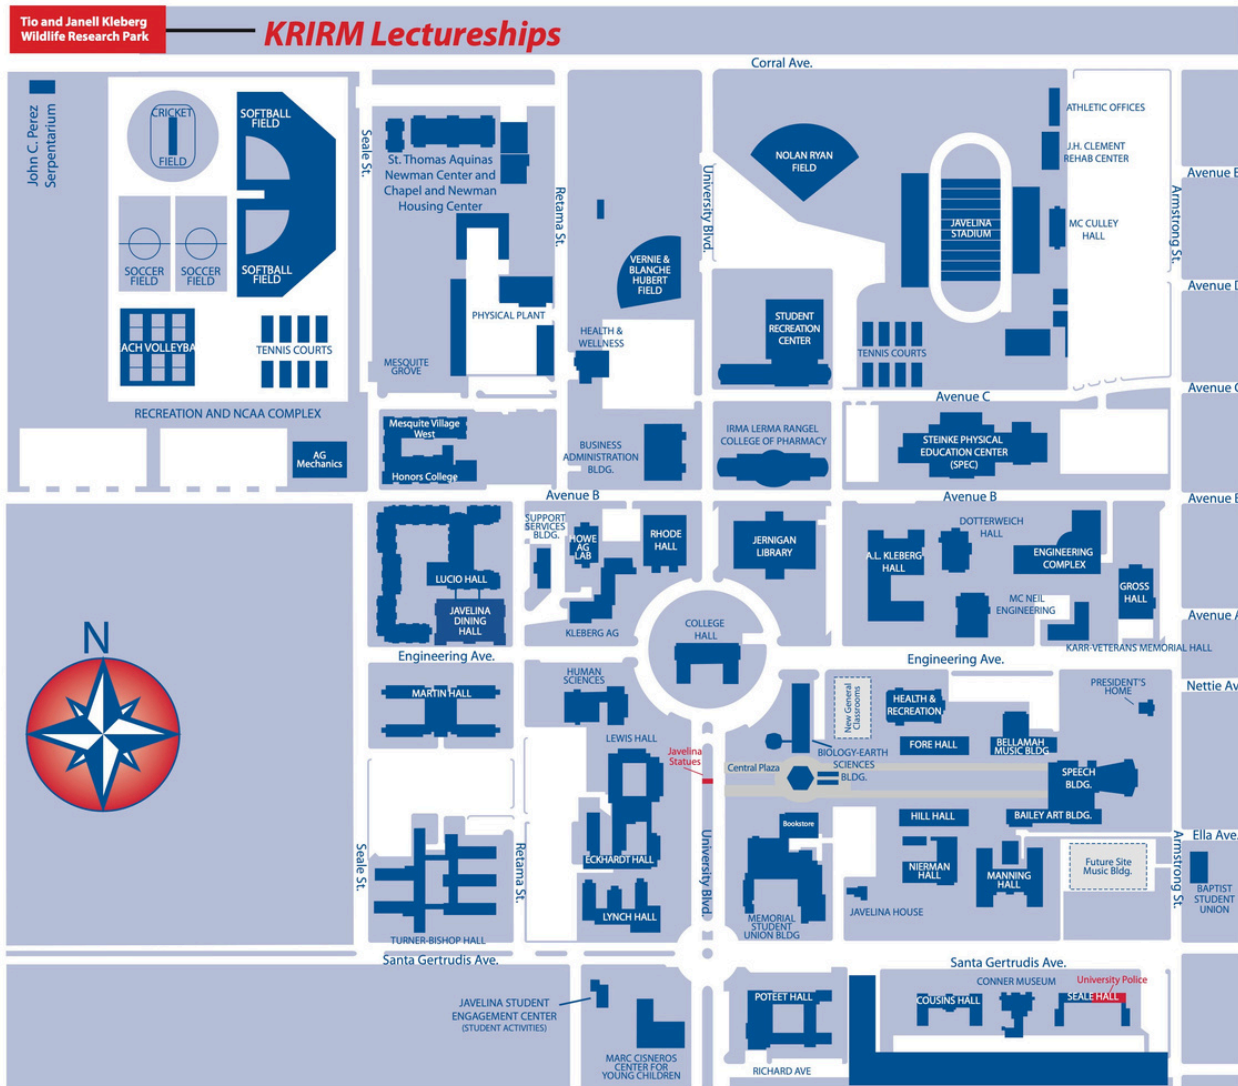

Event Address & Map

Tio and Janell Kleberg Wildlife Research Park
1730 W. Corral Ave Kingsville, Texas 78363

From Hwy 77:

Take the FM 1898/Corral Ave Exit
Travel West onto E. Corral Ave
Continue for 3 miles
Gate entrance will be on your right

From Hwy 281:

Take the FM 2295/TX 141 Exit
Turn East toward Kingsville
Continue for 12.7 miles
Slight left onto Santa Gertrudis St
Turn left Santa Rosa Dr
Continue for .3 miles
Gate entrance will be on your left

TEXAS A&M UNIVERSITY
KINGSVILLE
700 University Blvd.
Kingsville, TX 78363-8202
www.tamuk.edu

Important Phone Numbers
Main Switchboard 361.593.2111
Admission 361.593.2315
Business Office 361.593.2616
Financial Aid 361.593.3911
Housing 361.593.3419
Registrar 361.593.2811

Map Revised: 11/2017