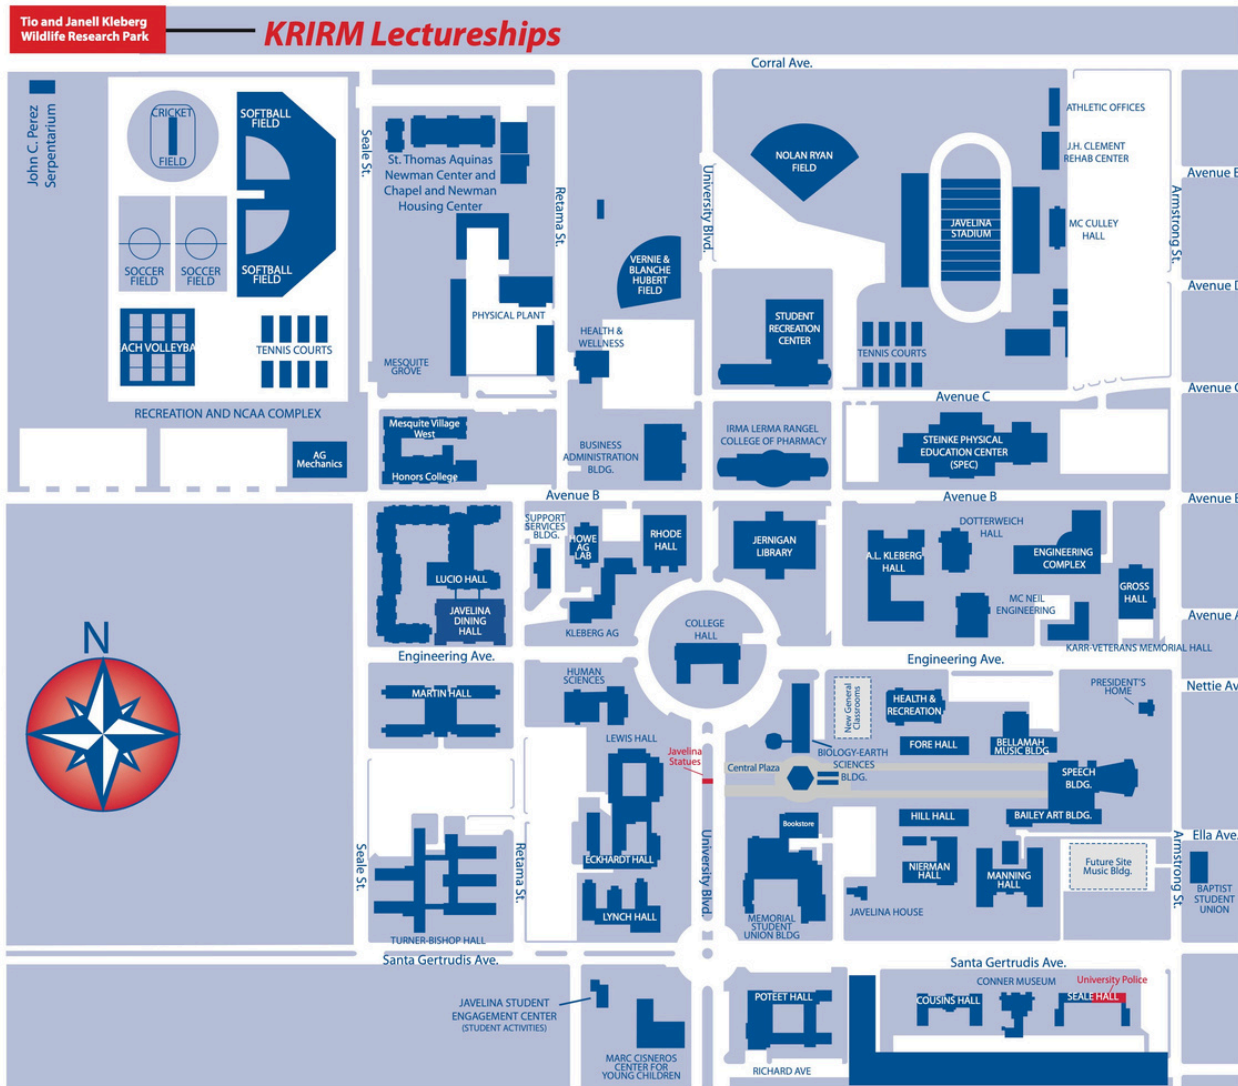

KING RANCH[®]
INSTITUTE
FOR RANCH MANAGEMENT
TEXAS A&M UNIVERSITY-KINGSVILLE[®]

Travel Information

Managing the Cow-Calf Business Lectureship

January 16-17, 2025 || Kingsville, Texas

- 1 | **Event Address & Map**
- 2 | **Area Hotels**
- 2 | **Airport and Car Rental Information**
- 3 | **Restaurants and Attractions**

Event Address & Map

Tio and Janell Kleberg Wildlife Research Park
1730 W. Corral Ave Kingsville, Texas 78363

From Hwy 77:

Take the FM 1898/Corral Ave Exit
Travel West onto E. Corral Ave
Continue for 3 miles
Gate entrance will be on your right

From Hwy 281:

Take the FM 2295/TX 141 Exit
Turn East toward Kingsville
Continue for 12.7 miles
Slight left onto Santa Gertrudis St
Turn left Santa Rosa Dr
Continue for .3 miles
Gate entrance will be on your left