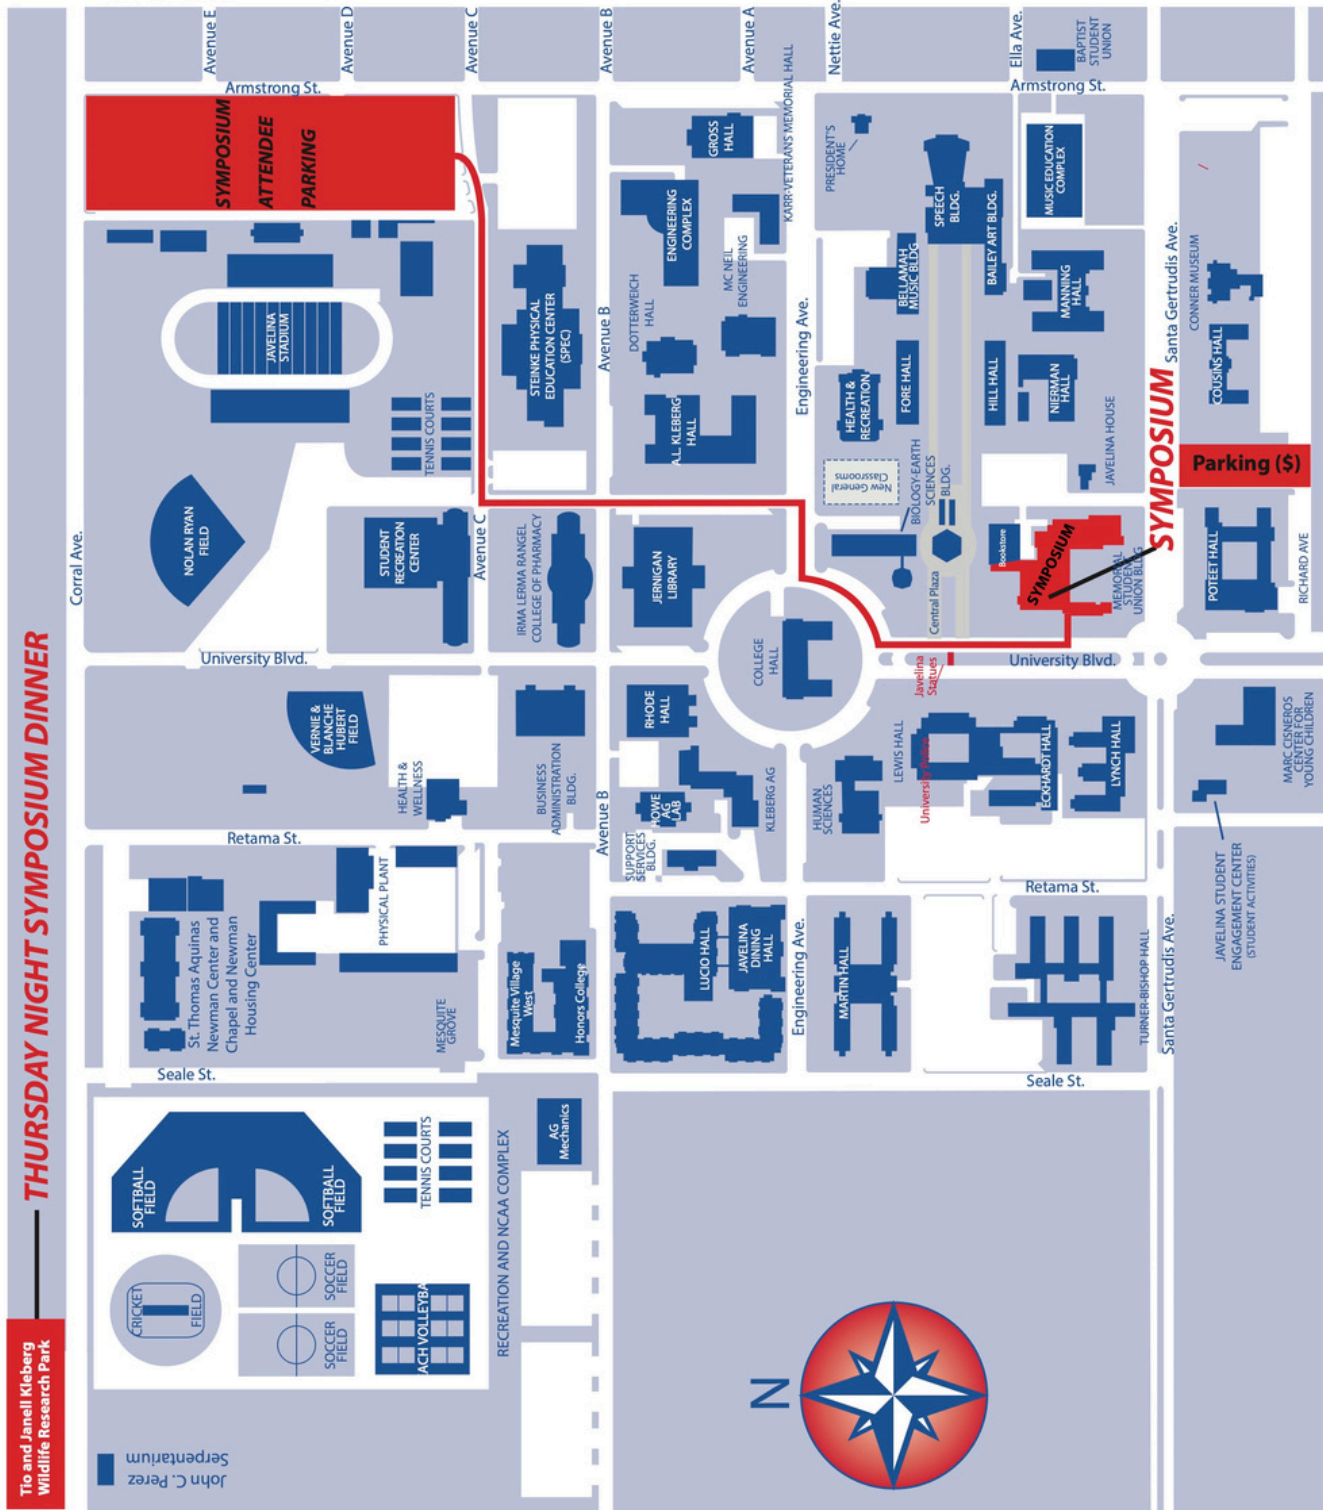

Event Map

**TEXAS A&M
UNIVERSITY
KINGSVILLE®**

700 University Blvd.
Kingsville, TX 783363-8202
www.tamuk.edu

**Shuttle
Schedule for
KRIRM
Symposium**

Thursday, 11/7

Parking Lot to MSUB - 11:00 am-1:30 pm
MSUB to Parking Lot - 4:30 pm-5:30 pm

Friday, 11/8

Parking Lot to MSUB - 7:00 am-8:30 am
MSUB to Parking Lot - 12:30 pm-1:30 pm

Important Phone Numbers

Main Switchboard 361.593.2111
Admission 361.593.2315
Business Office 361.593.2616
Financial Aid 361.593.3911
Housing.....361.593.3419
Registrar.....361.593.2811

Map Revised: 11/2017

To and Janell Kleberg
Wildlife Research Park

THURSDAY NIGHT SYMPOSIUM DINNER