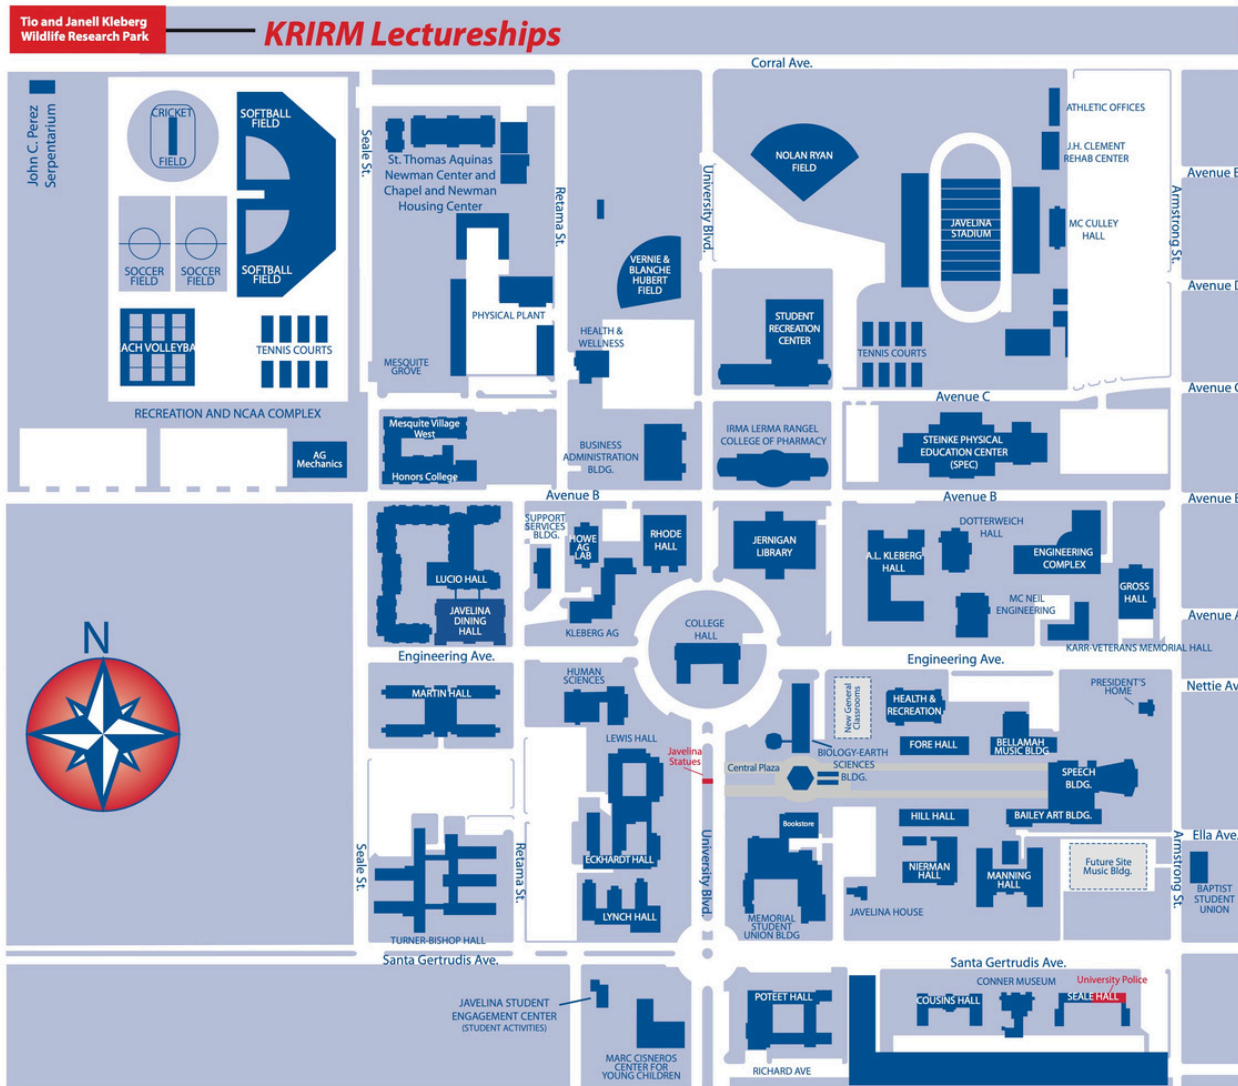

**KING RANCH[®]
INSTITUTE**
FOR RANCH MANAGEMENT
TEXAS A&M UNIVERSITY-KINGSVILLE[®]

Travel Information

Managing Farm and Ranch Employees Lectureship
September 20-21, 2024 || Kingsville, Texas

- 1 | Event Address & Map
- 2 | Area Hotels
- 2 | Airport and Car Rental Information
- 3 | Restaurants and Attractions

Event Address & Map

Tio and Janell Kleberg Wildlife Research Park
1730 W. Corral Ave Kingsville, Texas 78363

From Hwy 77:

Take the FM 1898/Corral Ave Exit
Travel West onto E. Corral Ave
Continue for 3 miles
Gate entrance will be on your right

From Hwy 281:

Take the FM 2295/TX 141 Exit
Turn East toward Kingsville
Continue for 12.7 miles
Slight left onto Santa Gertrudis St
Turn left Santa Rosa Dr
Continue for .3 miles
Gate entrance will be on your left