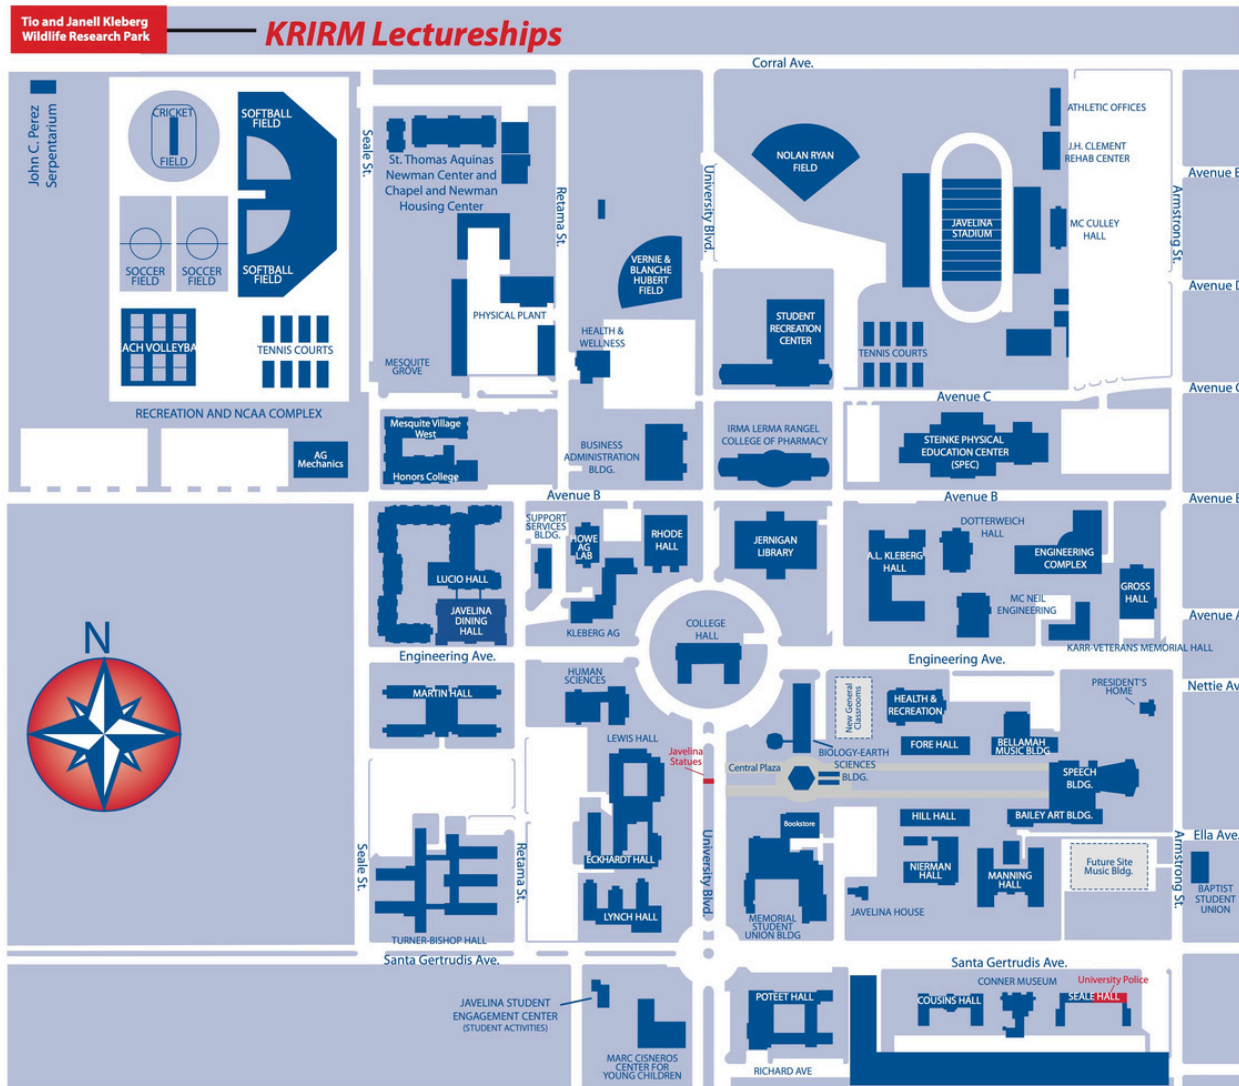

KING RANCH[®]
INSTITUTE
FOR RANCH MANAGEMENT
TEXAS A&M UNIVERSITY-KINGSVILLE[®]

Travel Information

John B. Armstrong Lectureship on Systems Thinking
August 12-14, 2024 || Kingsville, Texas

- 1 | **Event Address & Map**
- 2 | **Area Hotels**
- 2 | **Airport and Car Rental Information**
- 3 | **Restaurants and Attractions**

Event Address & Map

Tio and Janell Kleberg Wildlife Research Park
1730 W. Corral Ave Kingsville, Texas 78363

From Hwy 77:

Take the FM 1898/Corral Ave Exit
Travel West onto E. Corral Ave
Continue for 3 miles
Gate entrance will be on your right

From Hwy 281:

Take the FM 2295/TX 141 Exit
Turn East toward Kingsville
Continue for 12.7 miles
Slight left onto Santa Gertrudis St
Turn left Santa Rosa Dr
Continue for .3 miles
Gate entrance will be on your left