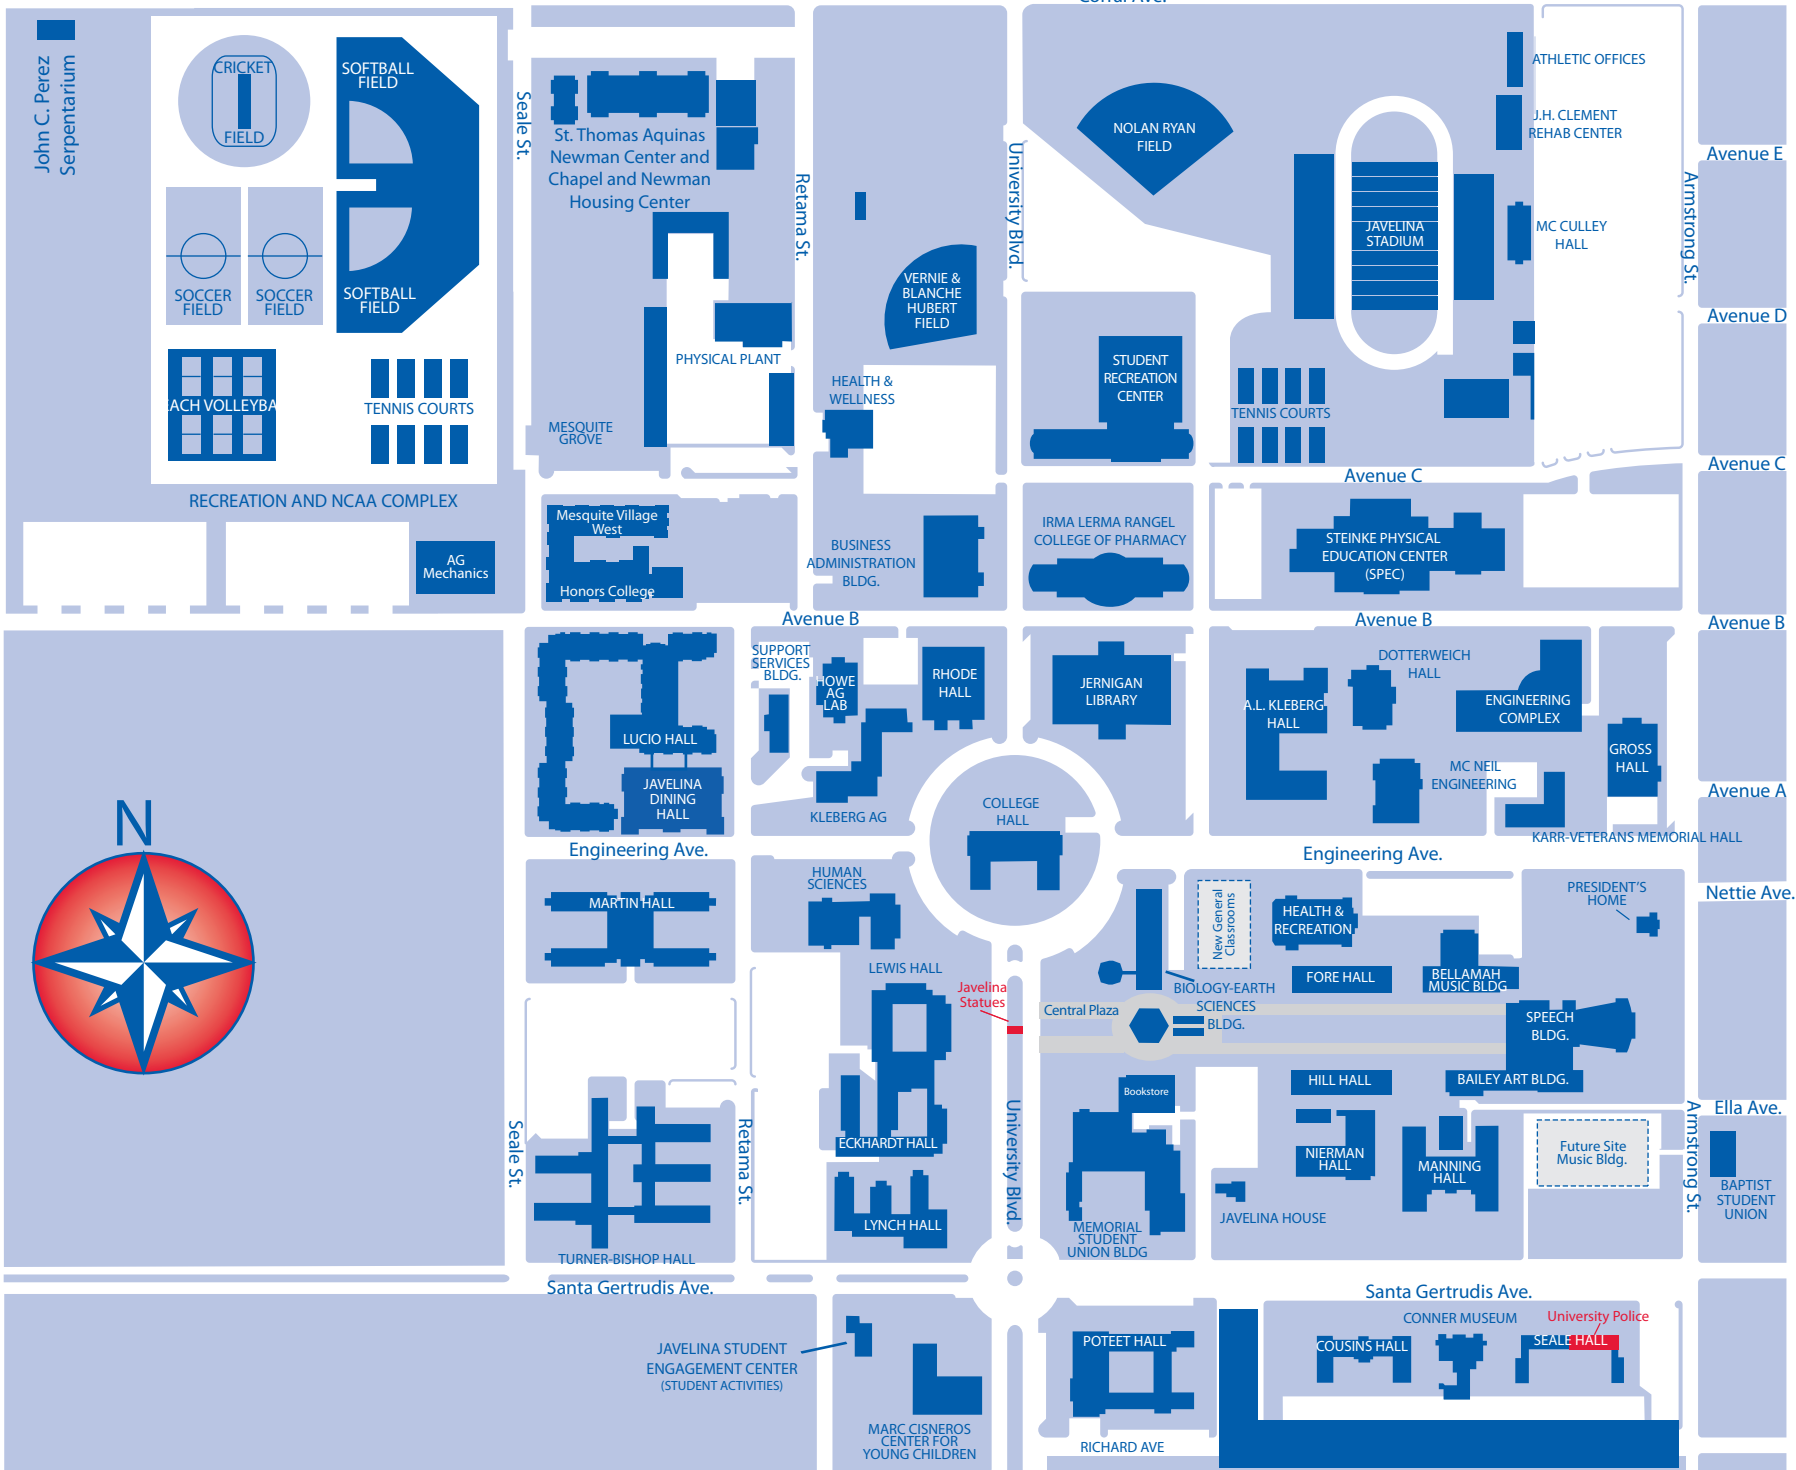

KRIRM Lectureships

TEXAS A&M
UNIVERSITY
KINGSVILLE®

700 University Blvd.
Kingsville, TX 783363-8202
www.tamuk.edu

Important Phone Numbers

Main Switchboard	361.593.2111
Admission	361.593.2315
Business Office	361.593.2616
Financial Aid	361.593.3911
Housing	361.593.3419
Registrar	361.593.2811