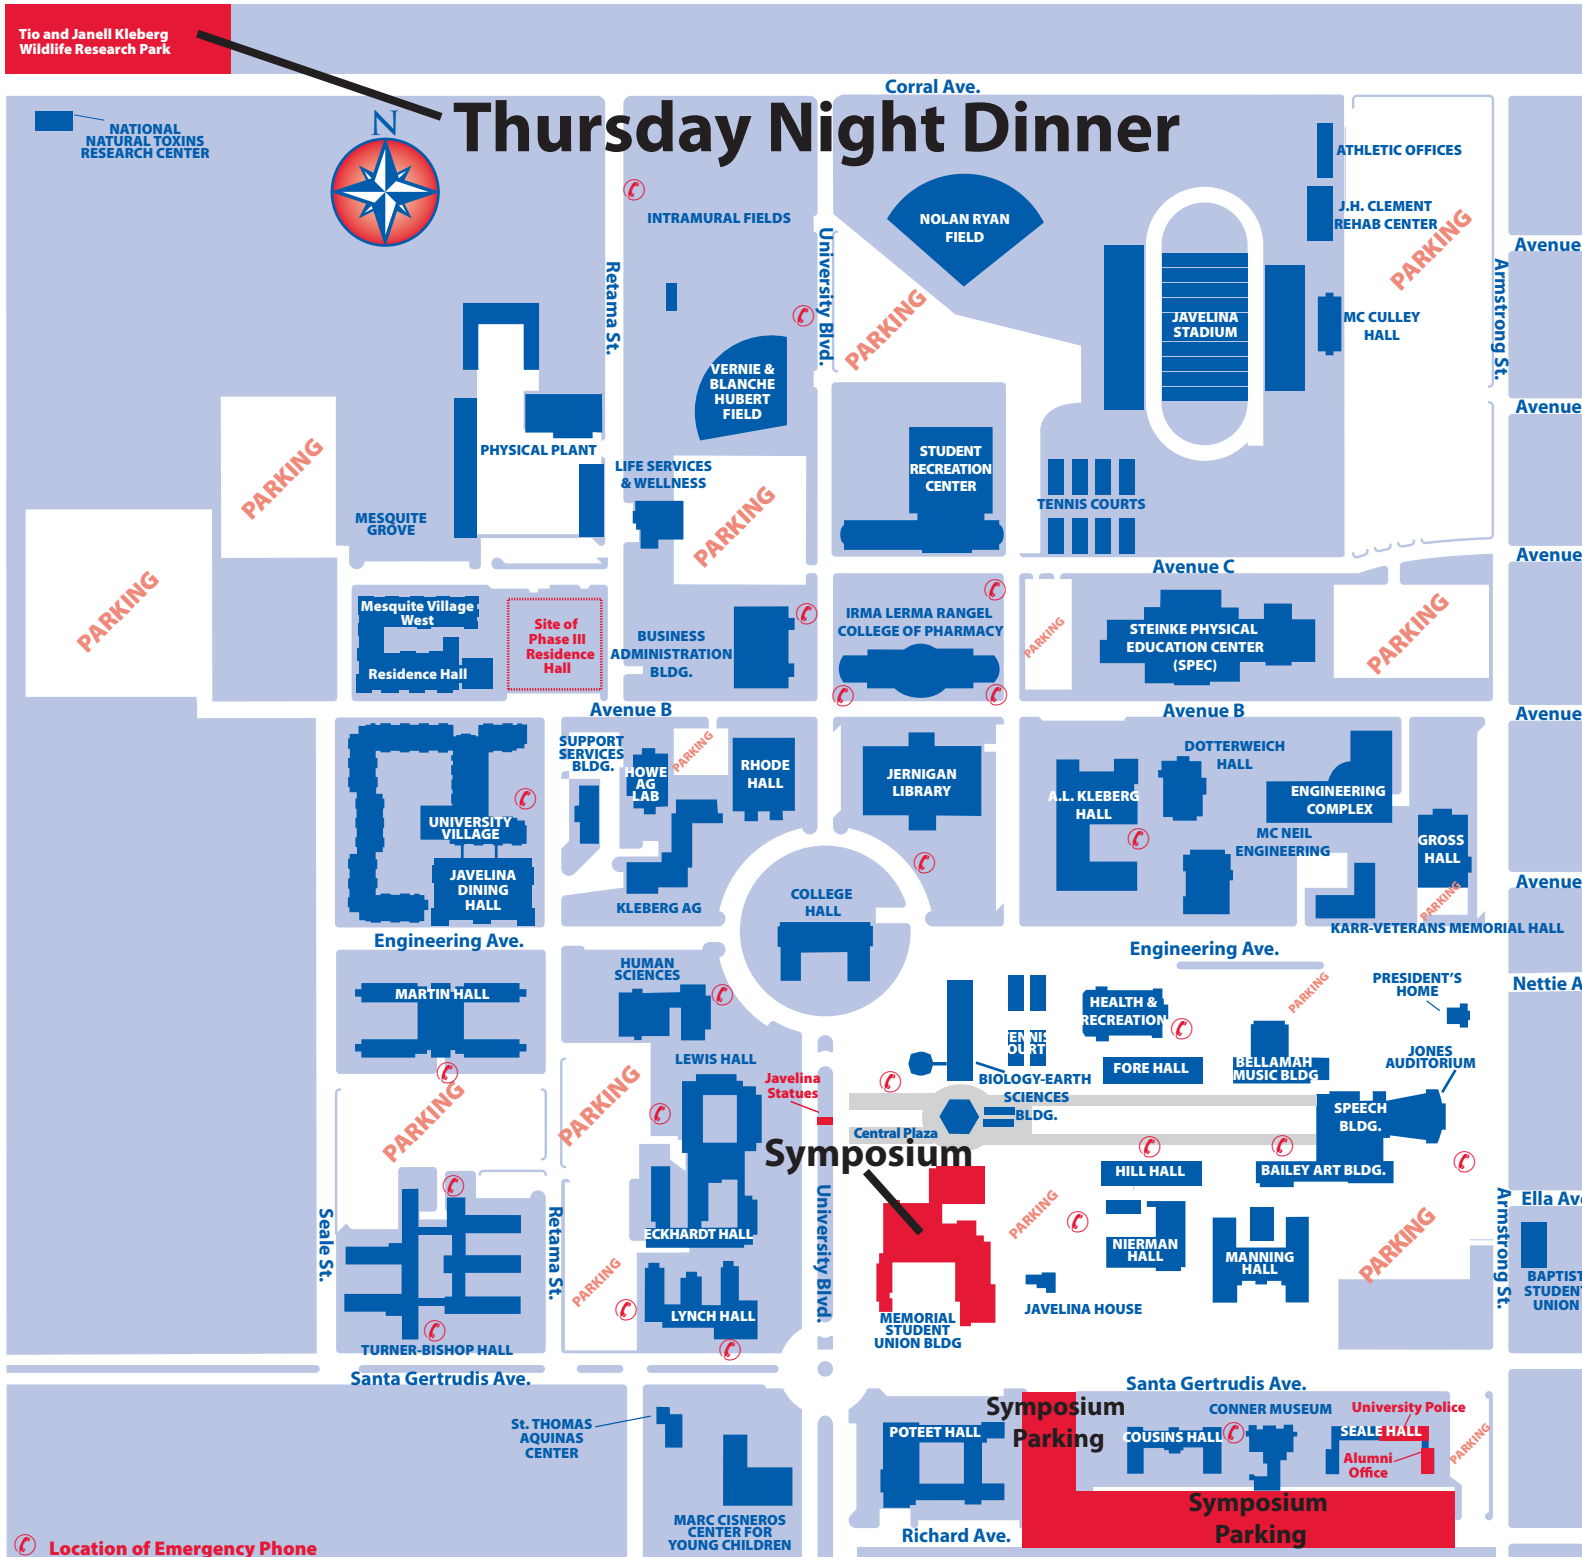

*All symposium sessions (unless otherwise noted), are held at the Memorial Student Union Building.*

*The Thursday Night Dinner will be held at the Caesar Kleberg Wildlife Research Center, located in the Tio and Janell Kleberg Wildlife Research Park.*

*1730 West Corral Ave.  
Kingsville, TX 78363*

*For questions, please call the KRIRM office at 361-593-5401.*

KING RANCH  
INSTITUTE  
FOR RANCH MANAGEMENT  
TEXAS A&M UNIVERSITY-KINGSVILLE

ⓞ Location of Emergency Phone